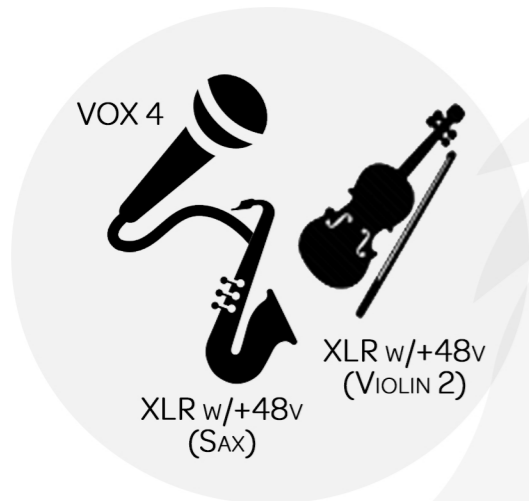

🏠🏠 CROWD 🏠🏠

STAGE MONITOR

STAGE MONITOR

DI UKULELE

VOX 1

DI A-GTR

XLR w/+48v
(CELLO)

VOX 2

BASS AMP / DI

STEREO DI
E-PIANO

VOX 4

XLR w/+48v
(SAX)

XLR w/+48v
(VIOLIN 2)

XLR w/+48v
(KNYCKELHARPA)

DRUM MICS

VOX 3

XLR w/+48v
(VIOLIN 1)

RONJA MALTZAHN

& the Blue Bird Orchestra

TECH RIDER FULL BAND 2021

- 4 VOCAL MICROPHONES
- 4 XLR WITH PHANTOM POWER FOR CELLO, SAX, VIOLINS, KNYCKELHARPA
- 1 A-BASS AMP OR DI
- 1 STEREO DI BOX FOR E-PIANO
- 1 DI BOX FOR ACOUSTIC GUITAR
- 1 DI BOX FOR UKULELE
- DRUM/PERCUSSION MICS