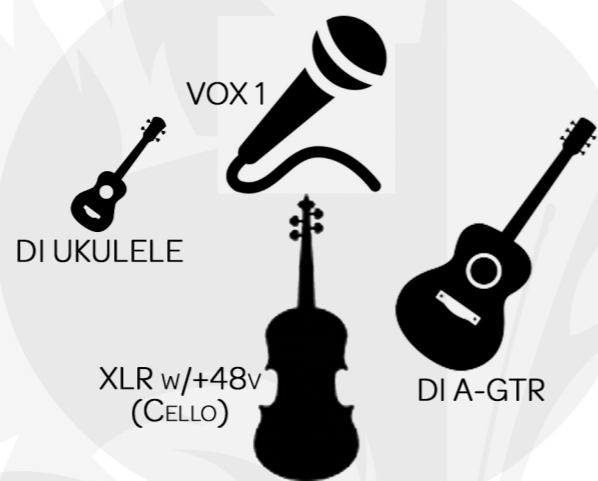

🏠🏠 CROWD 🏠🏠

STAGE MONITOR

STAGE MONITOR

DI UKULELE

VOX 1

DI A-GTR

XLR w/+48v
(CELLO)

VOX 2

BASS AMP / DI

STEREO DI
E-PIANO

VOX 4

XLR w/+48v
(SAX)

XLR w/+48v
(VIOLIN 2)

XLR w/+48v
(KNYCKELHARPA)

DRUM MICS

VOX 3

XLR w/+48v
(VIOLIN 1)

RONJA MALTZAHN

& the Blue Bird Orchestra

TECH RIDER FULL BAND 2021

- 4 VOCAL MICROPHONES
- 4 XLR WITH PHANTOM POWER FOR CELLO, SAX, VIOLINS, KNYCKELHARPA
- 1 A-BASS AMP OR DI
- 1 STEREO DI BOX FOR E-PIANO
- 1 DI BOX FOR ACOUSTIC GUITAR
- 1 DI BOX FOR UKULELE
- DRUM/PERCUSSION MICS